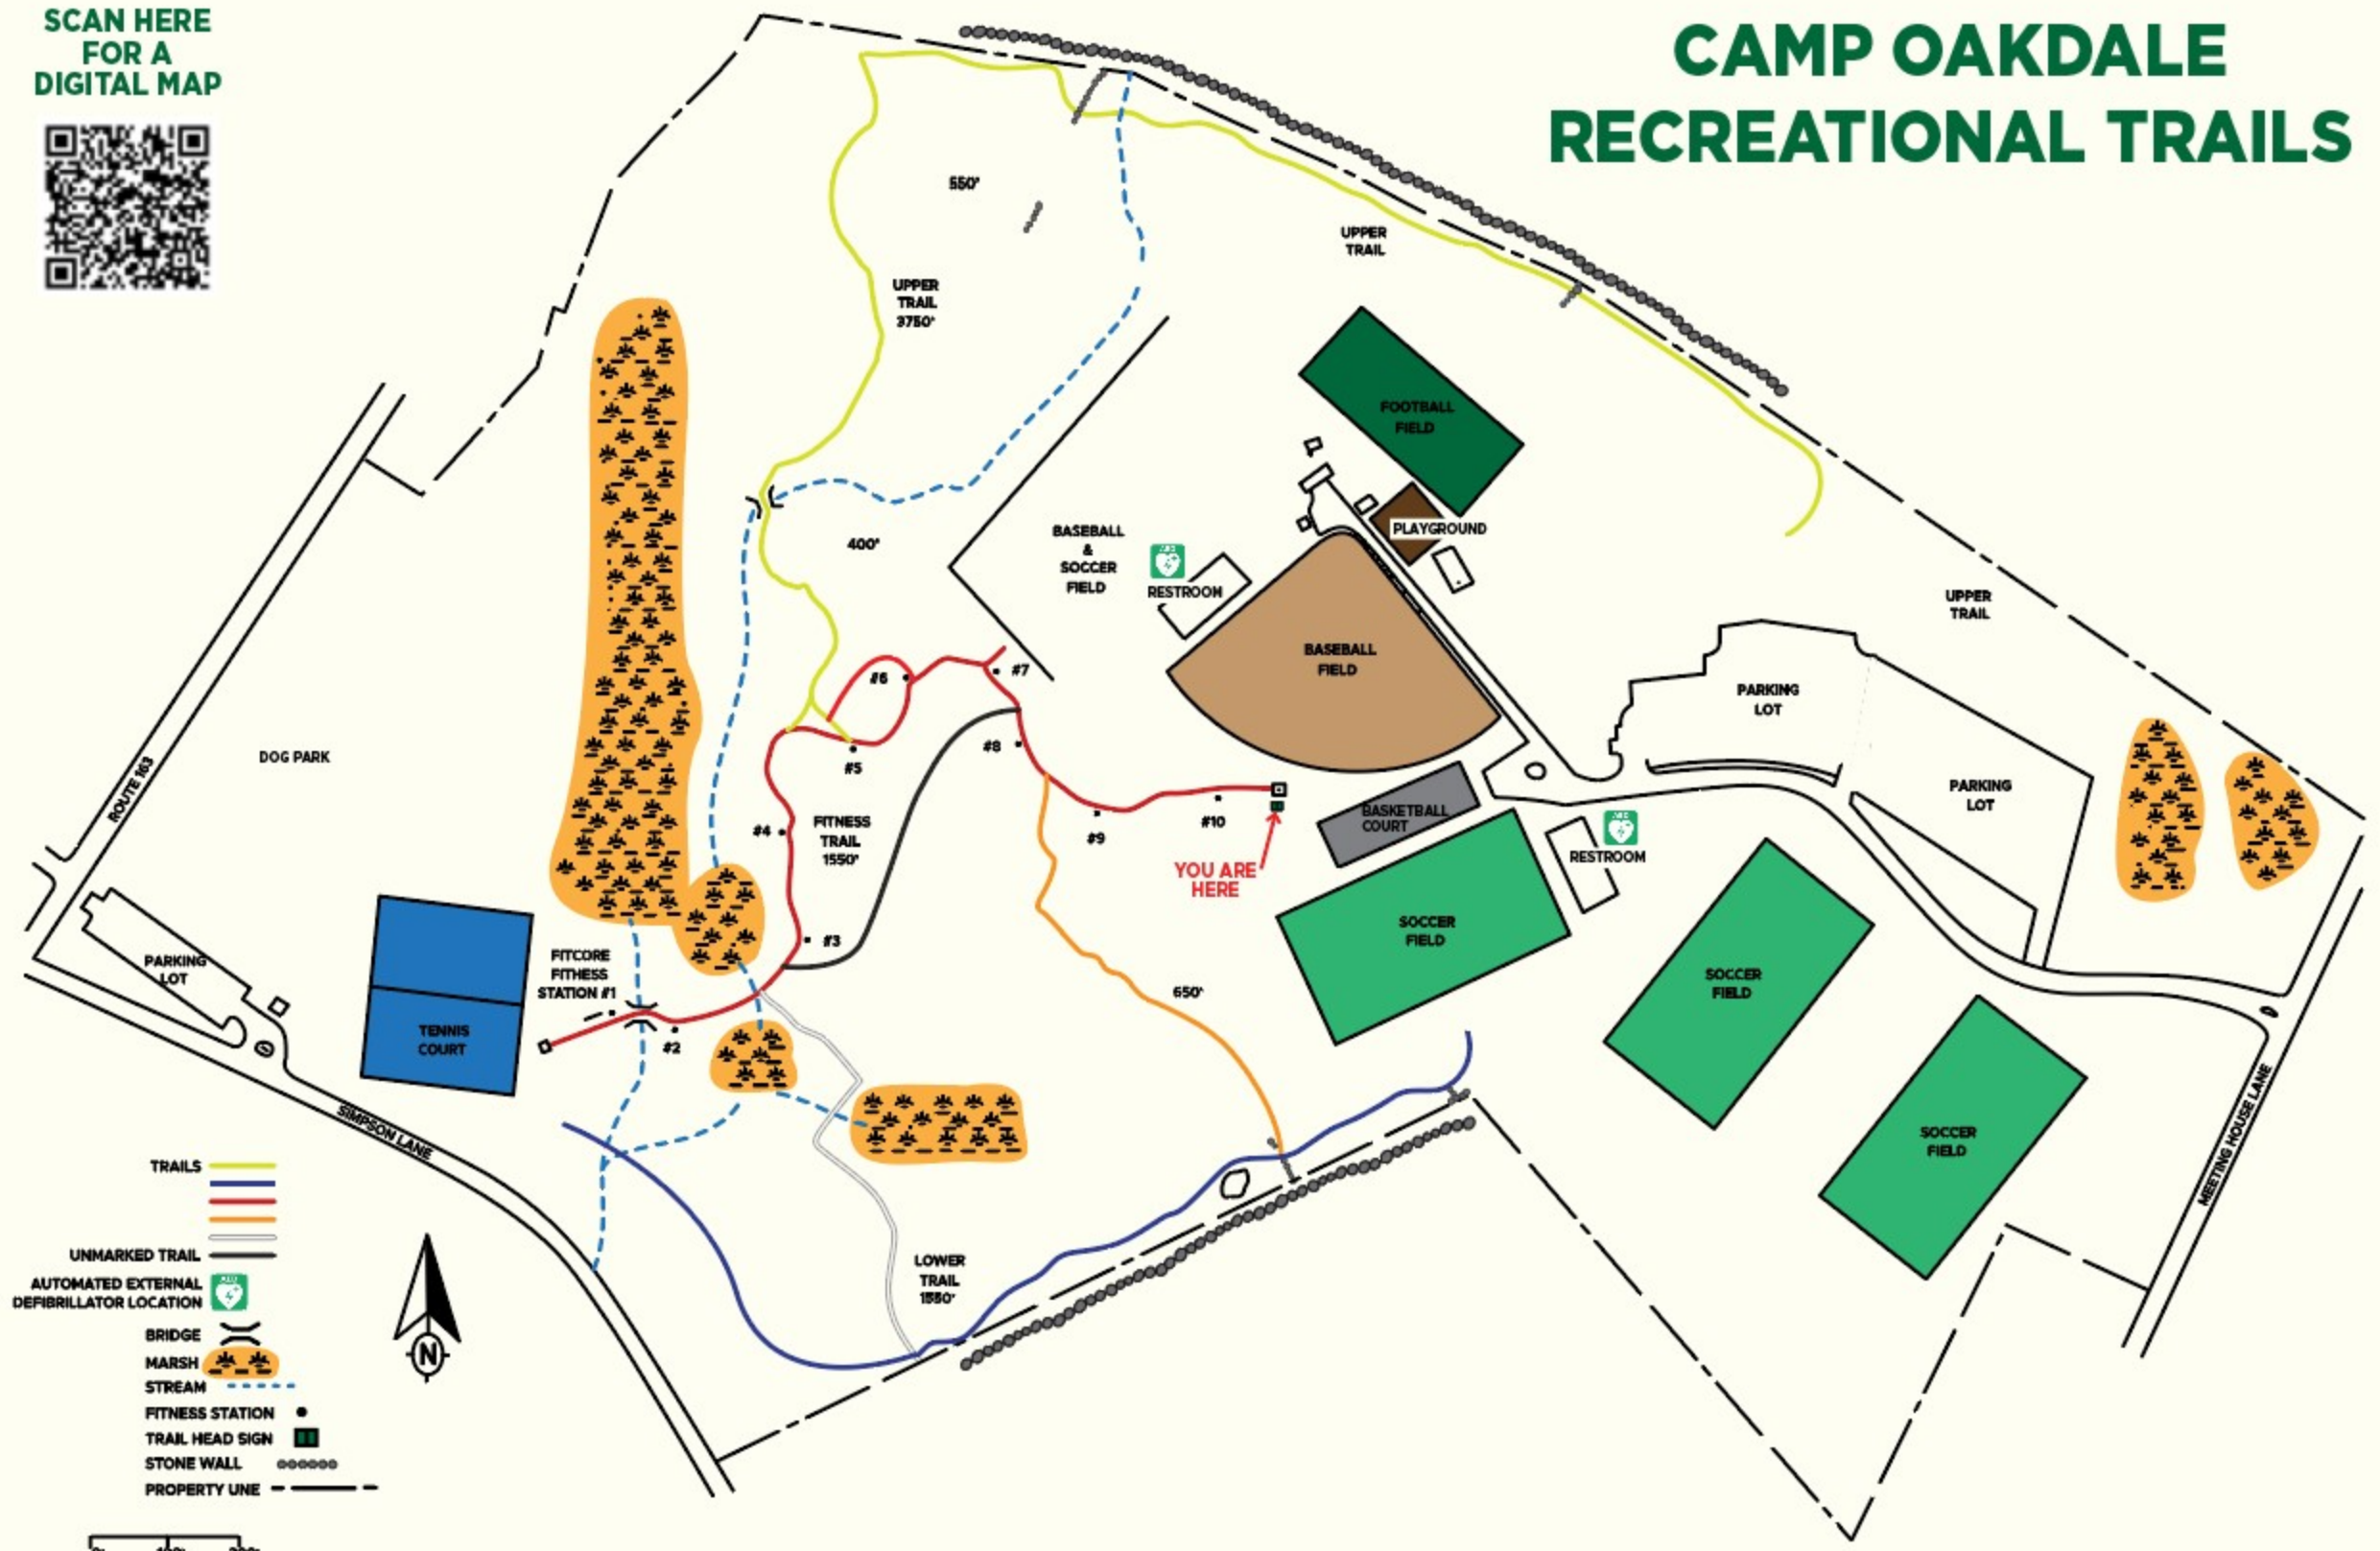

SCAN HERE FOR A DIGITAL MAP

# CAMP OAKDALE RECREATIONAL TRAILS

YOU ARE HERE

- TRAILS
- UNMARKED TRAIL
- AUTOMATED EXTERNAL DEFIBRILLATOR LOCATION
- BRIDGE
- MARSH
- STREAM
- FITNESS STATION
- TRAIL HEAD SIGN
- STONE WALL
- PROPERTY UNE

0 100 200