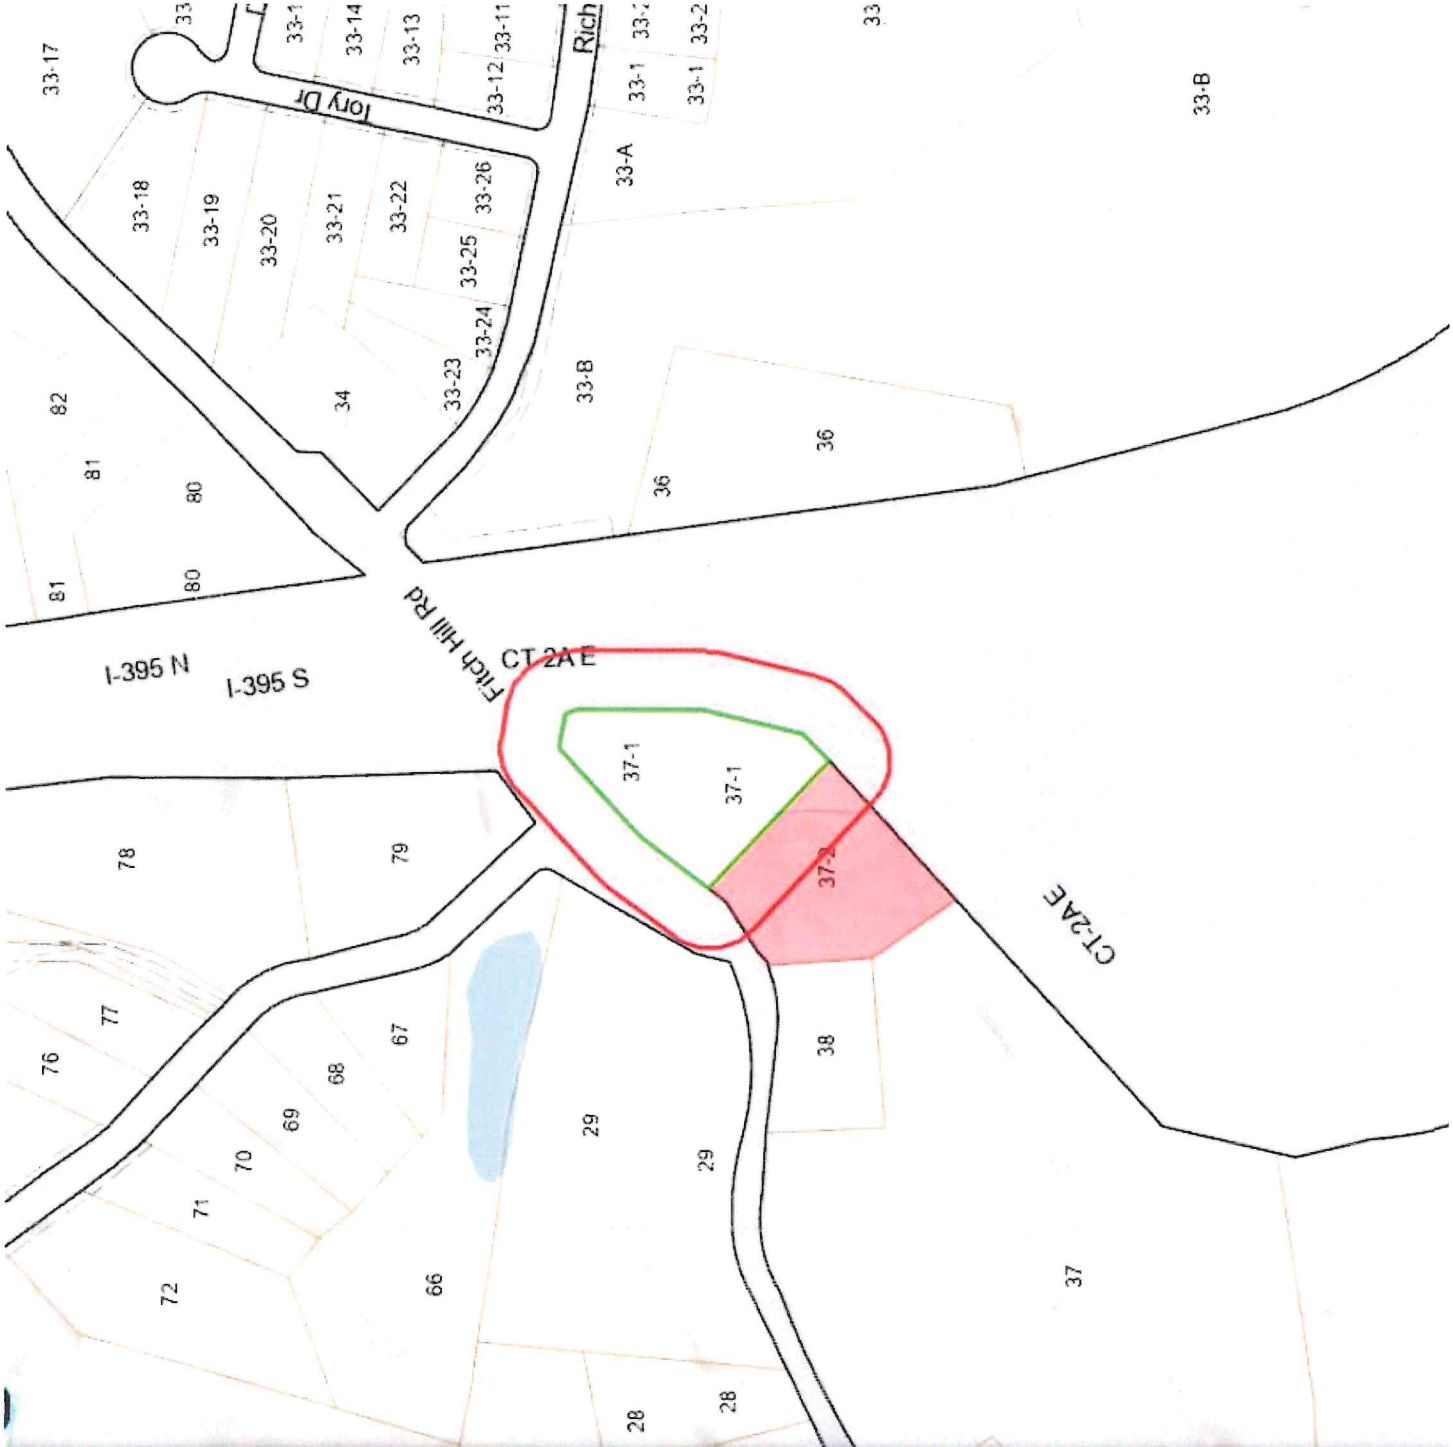

ROMANO HELEN Z

<search results < feature details

Buffer Options

feet

100

+

-

Subject Features (1)

+

-

055-037-001

Abutting Parcels (1)

+

-

055-037-002