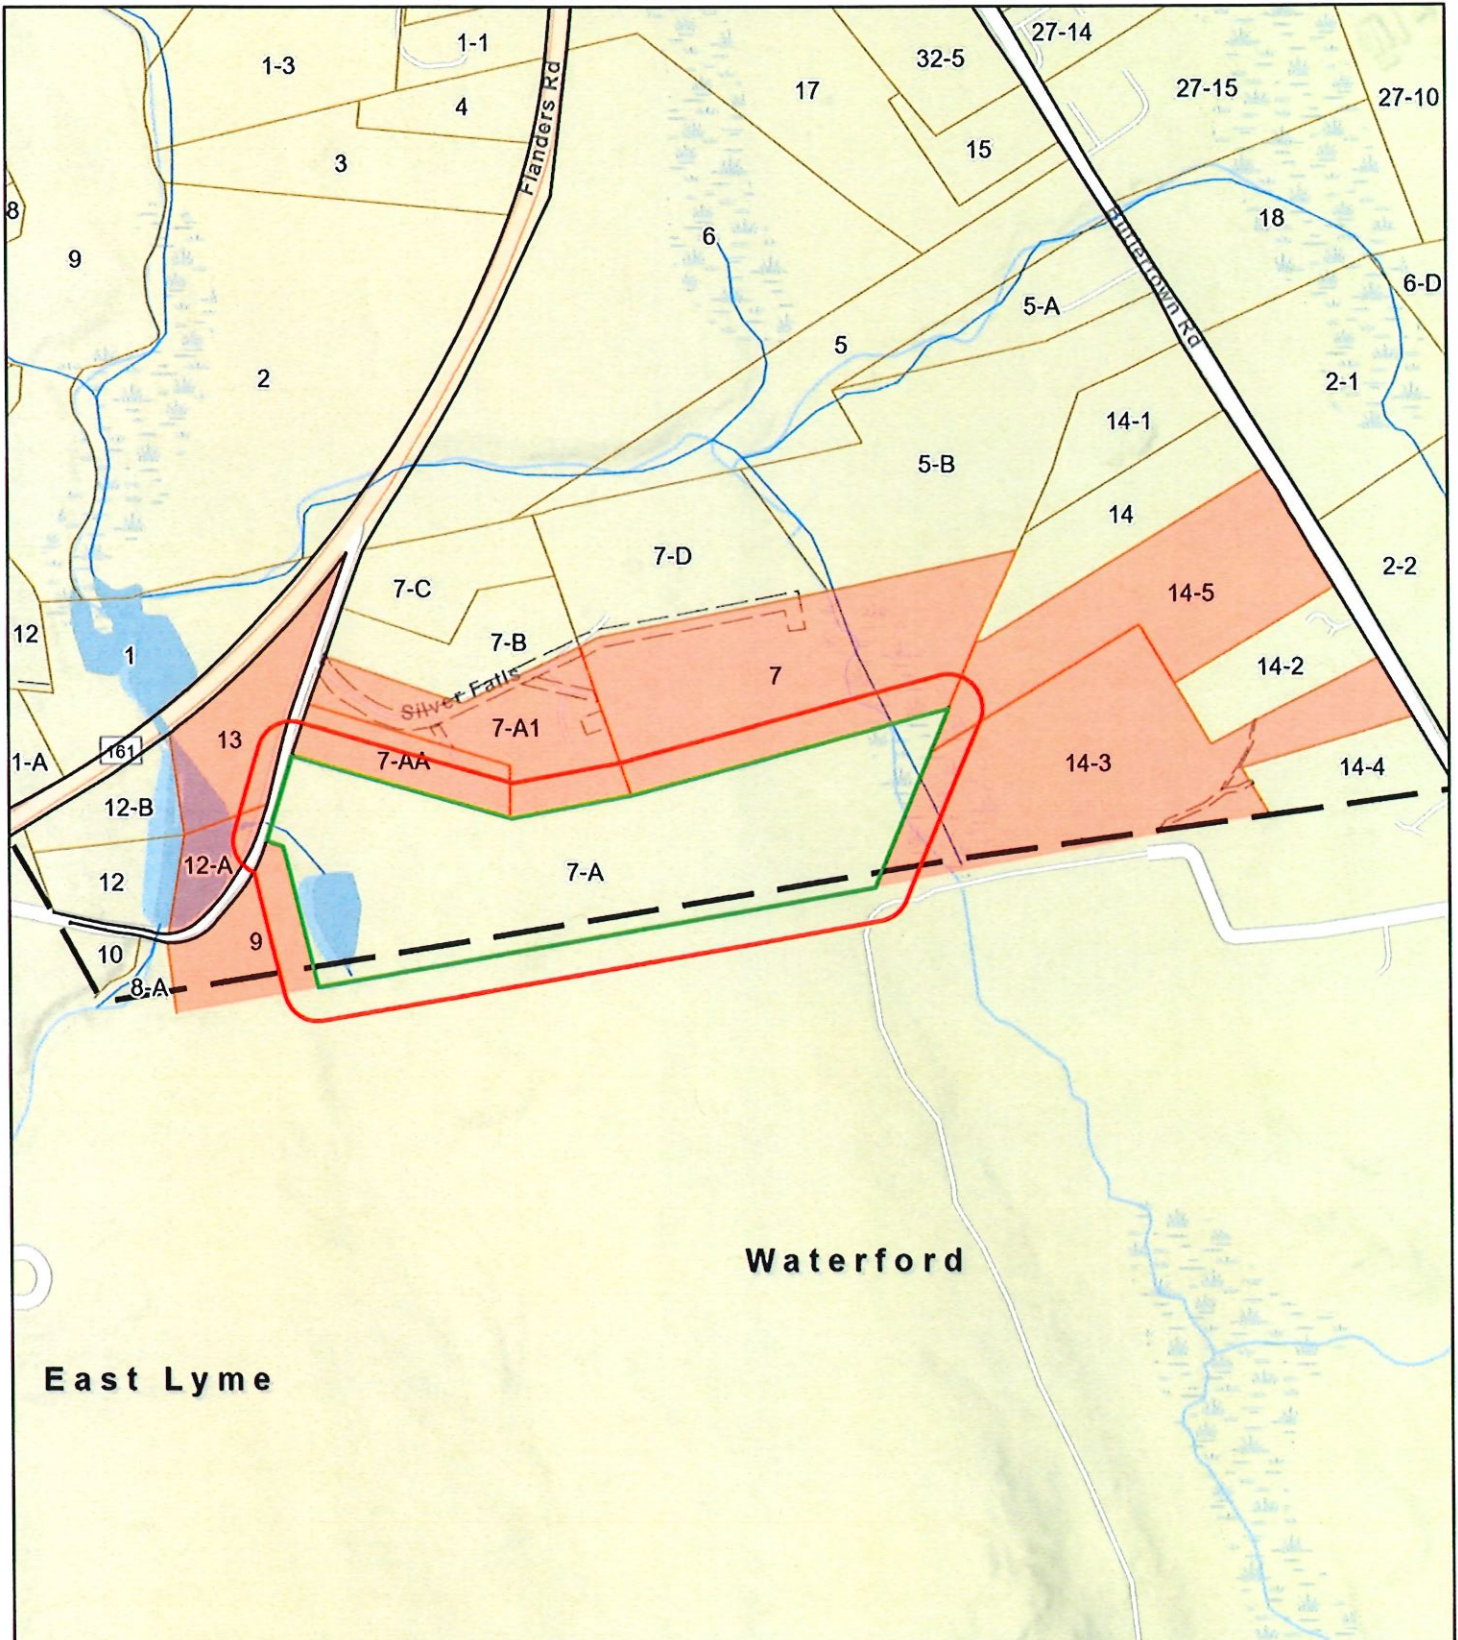

# Gjergjaj Abutters

Town of Montville, CT

1 inch = 565 Feet

www.cai-tech.com

September 4, 2025

Data shown on this map is provided for planning and informational purposes only. The municipality and CAI Technologies are not responsible for any use for other purposes or misuse or misrepresentation of this map.