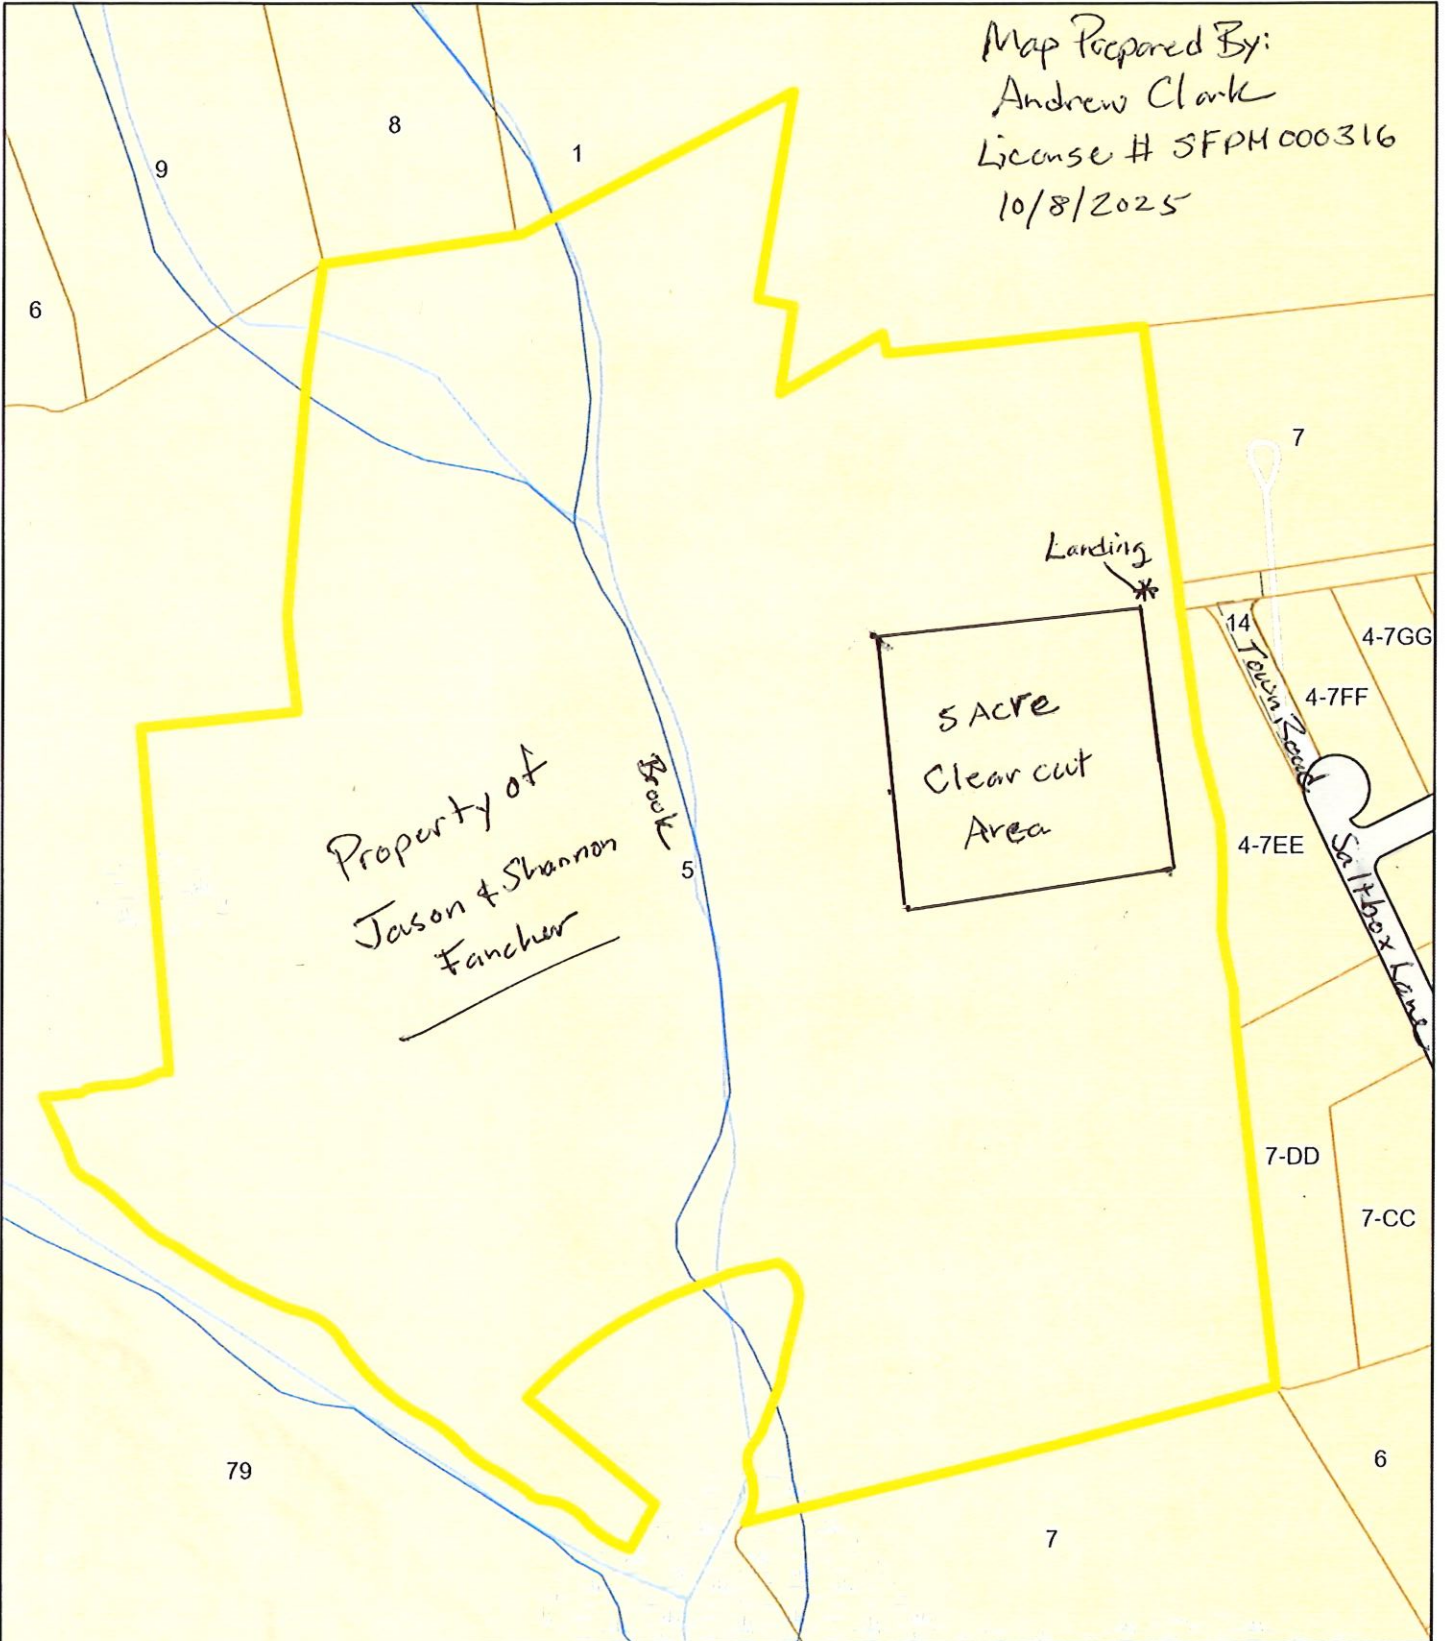

Timber Harvest Map
Property of Fancher
419 Saltbox Lane
Town of Montville, CT

Scale = 1 inch = 350 Feet

www.cai-tech.com

October 8, 2025

Map Prepared By:
Andrew Clark
License # SFPM 000316
10/8/2025

Data shown on this map is provided for planning and informational purposes only. The municipality and CAI Technologies are not responsible for any use for other purposes or misuse or misrepresentation of this map.