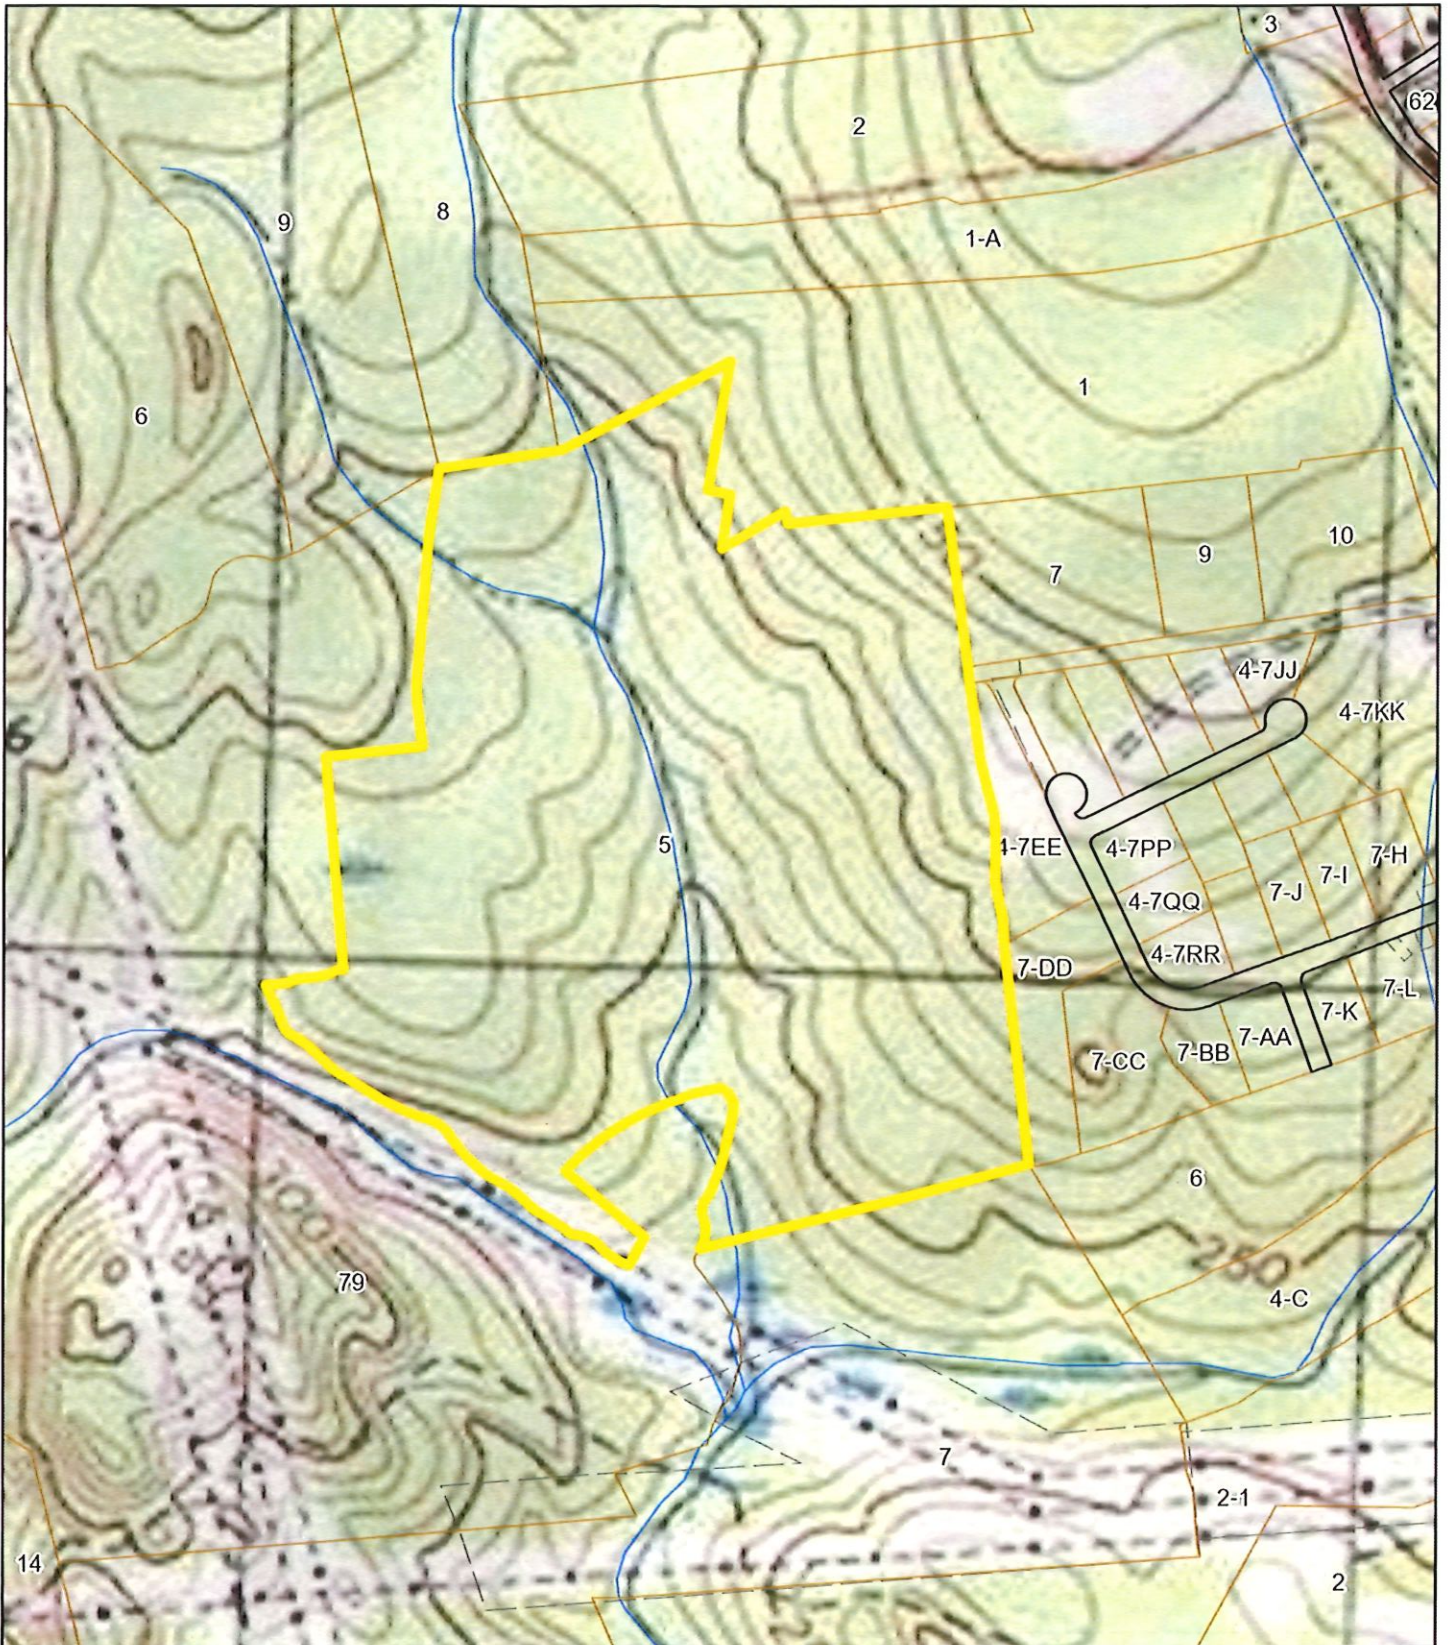

Property of Fancher Topo

Town of Montville, CT

1 inch = 565 Feet

www.cai-tech.com

October 8, 2025

Data shown on this map is provided for planning and informational purposes only. The municipality and CAI Technologies are not responsible for any use for other purposes or misuse or misrepresentation of this map.