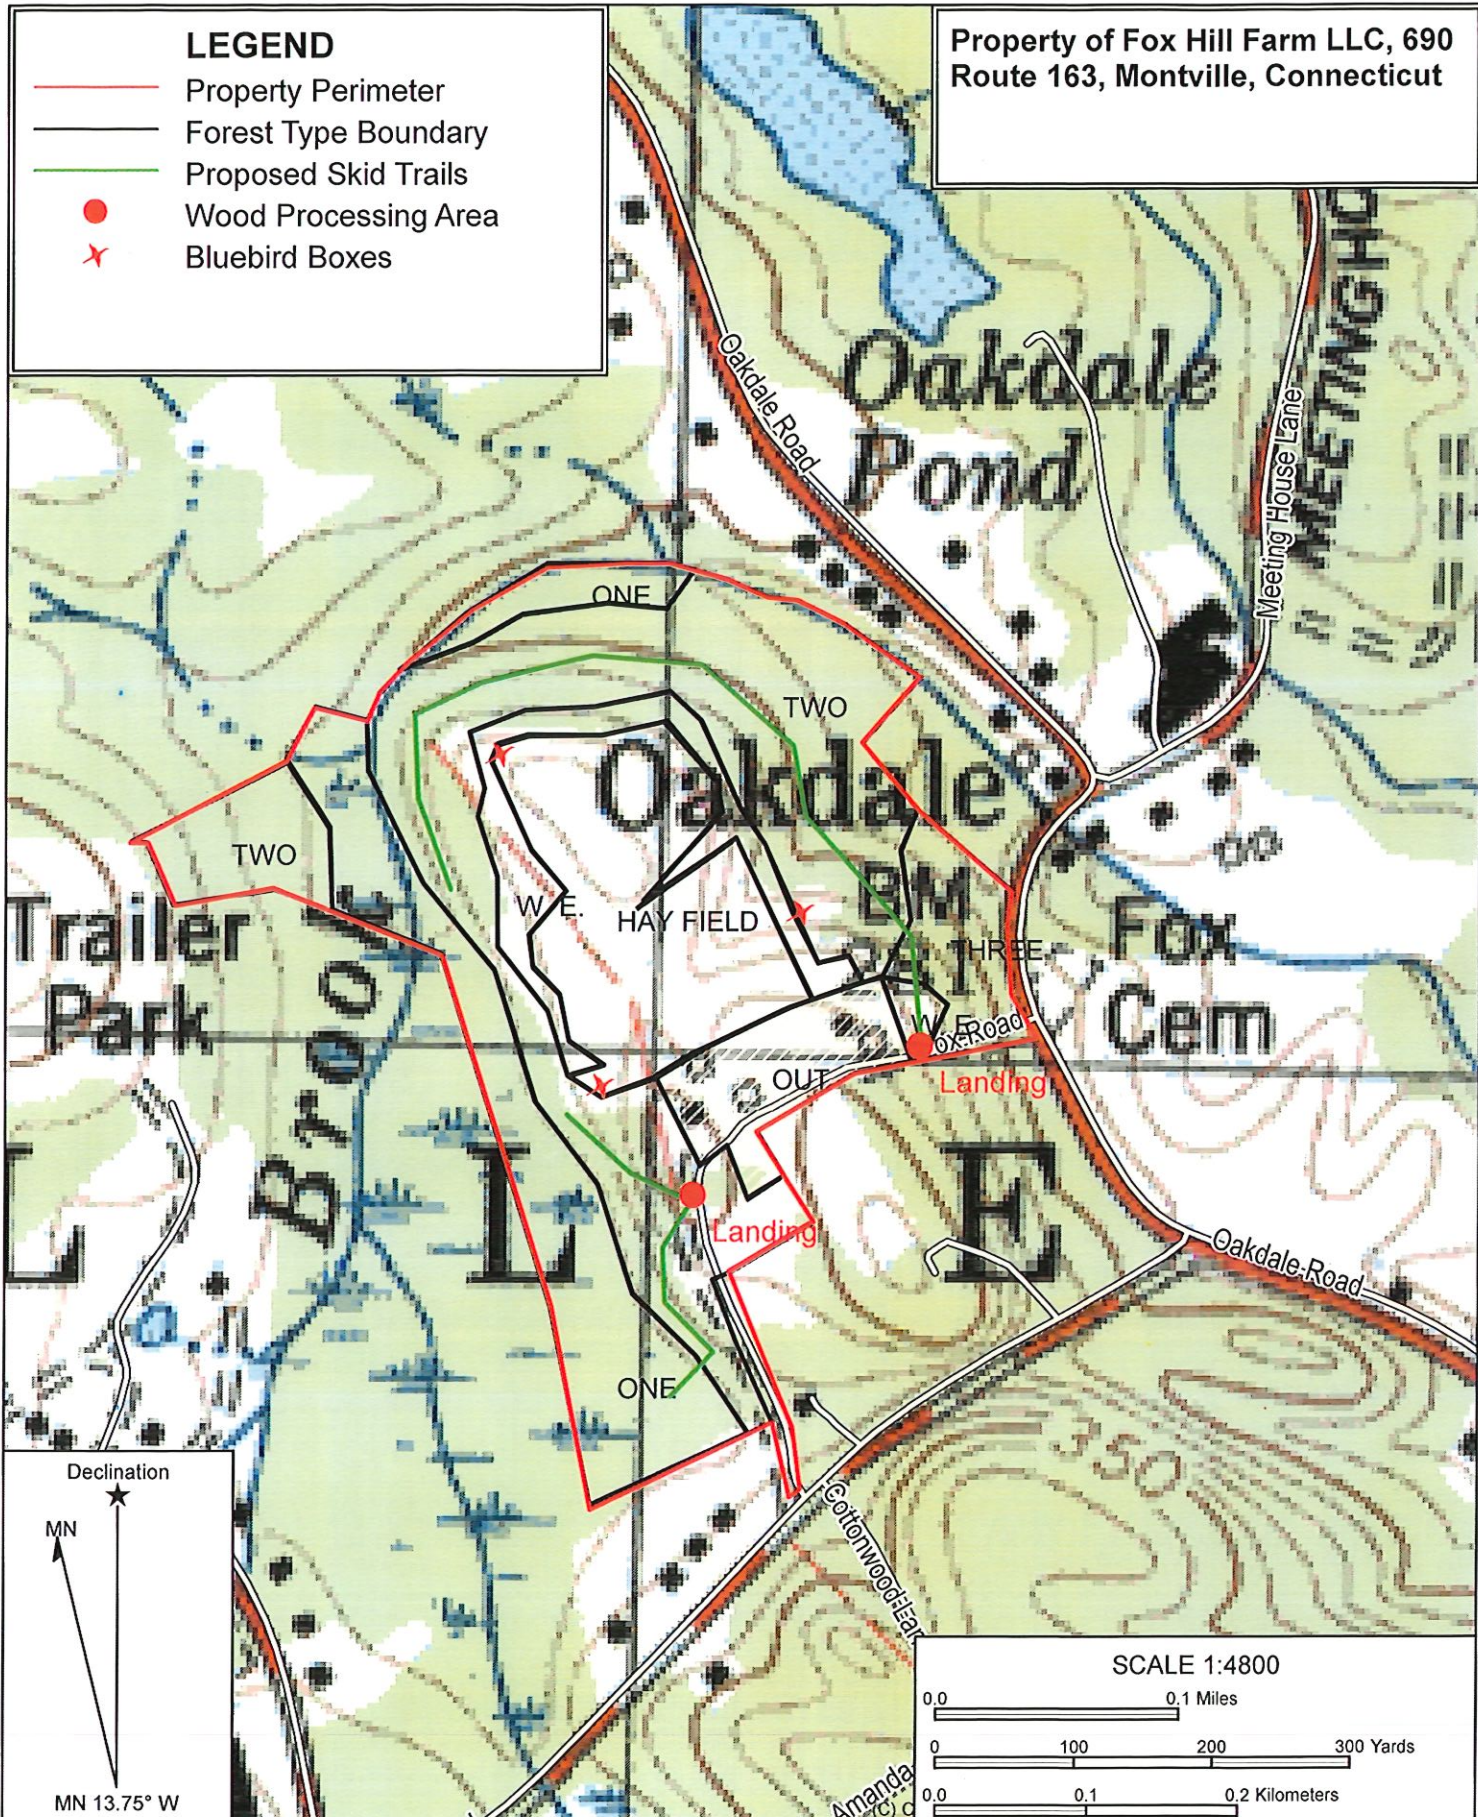

Property of Fox Hill Farm LLC, 690
Route 163, Montville, Connecticut

LEGEND

- Property Perimeter
- Forest Type Boundary
- Proposed Skid Trails
- Wood Processing Area
- ✱ Bluebird Boxes

Name: MONTVILLE
Date: 10/01/24
Scale: 1 inch = 400 ft.

Location: 041° 27' 54.9918" N, 072° 09' 41.3386" W
TOPOGRAPHICAL MAP