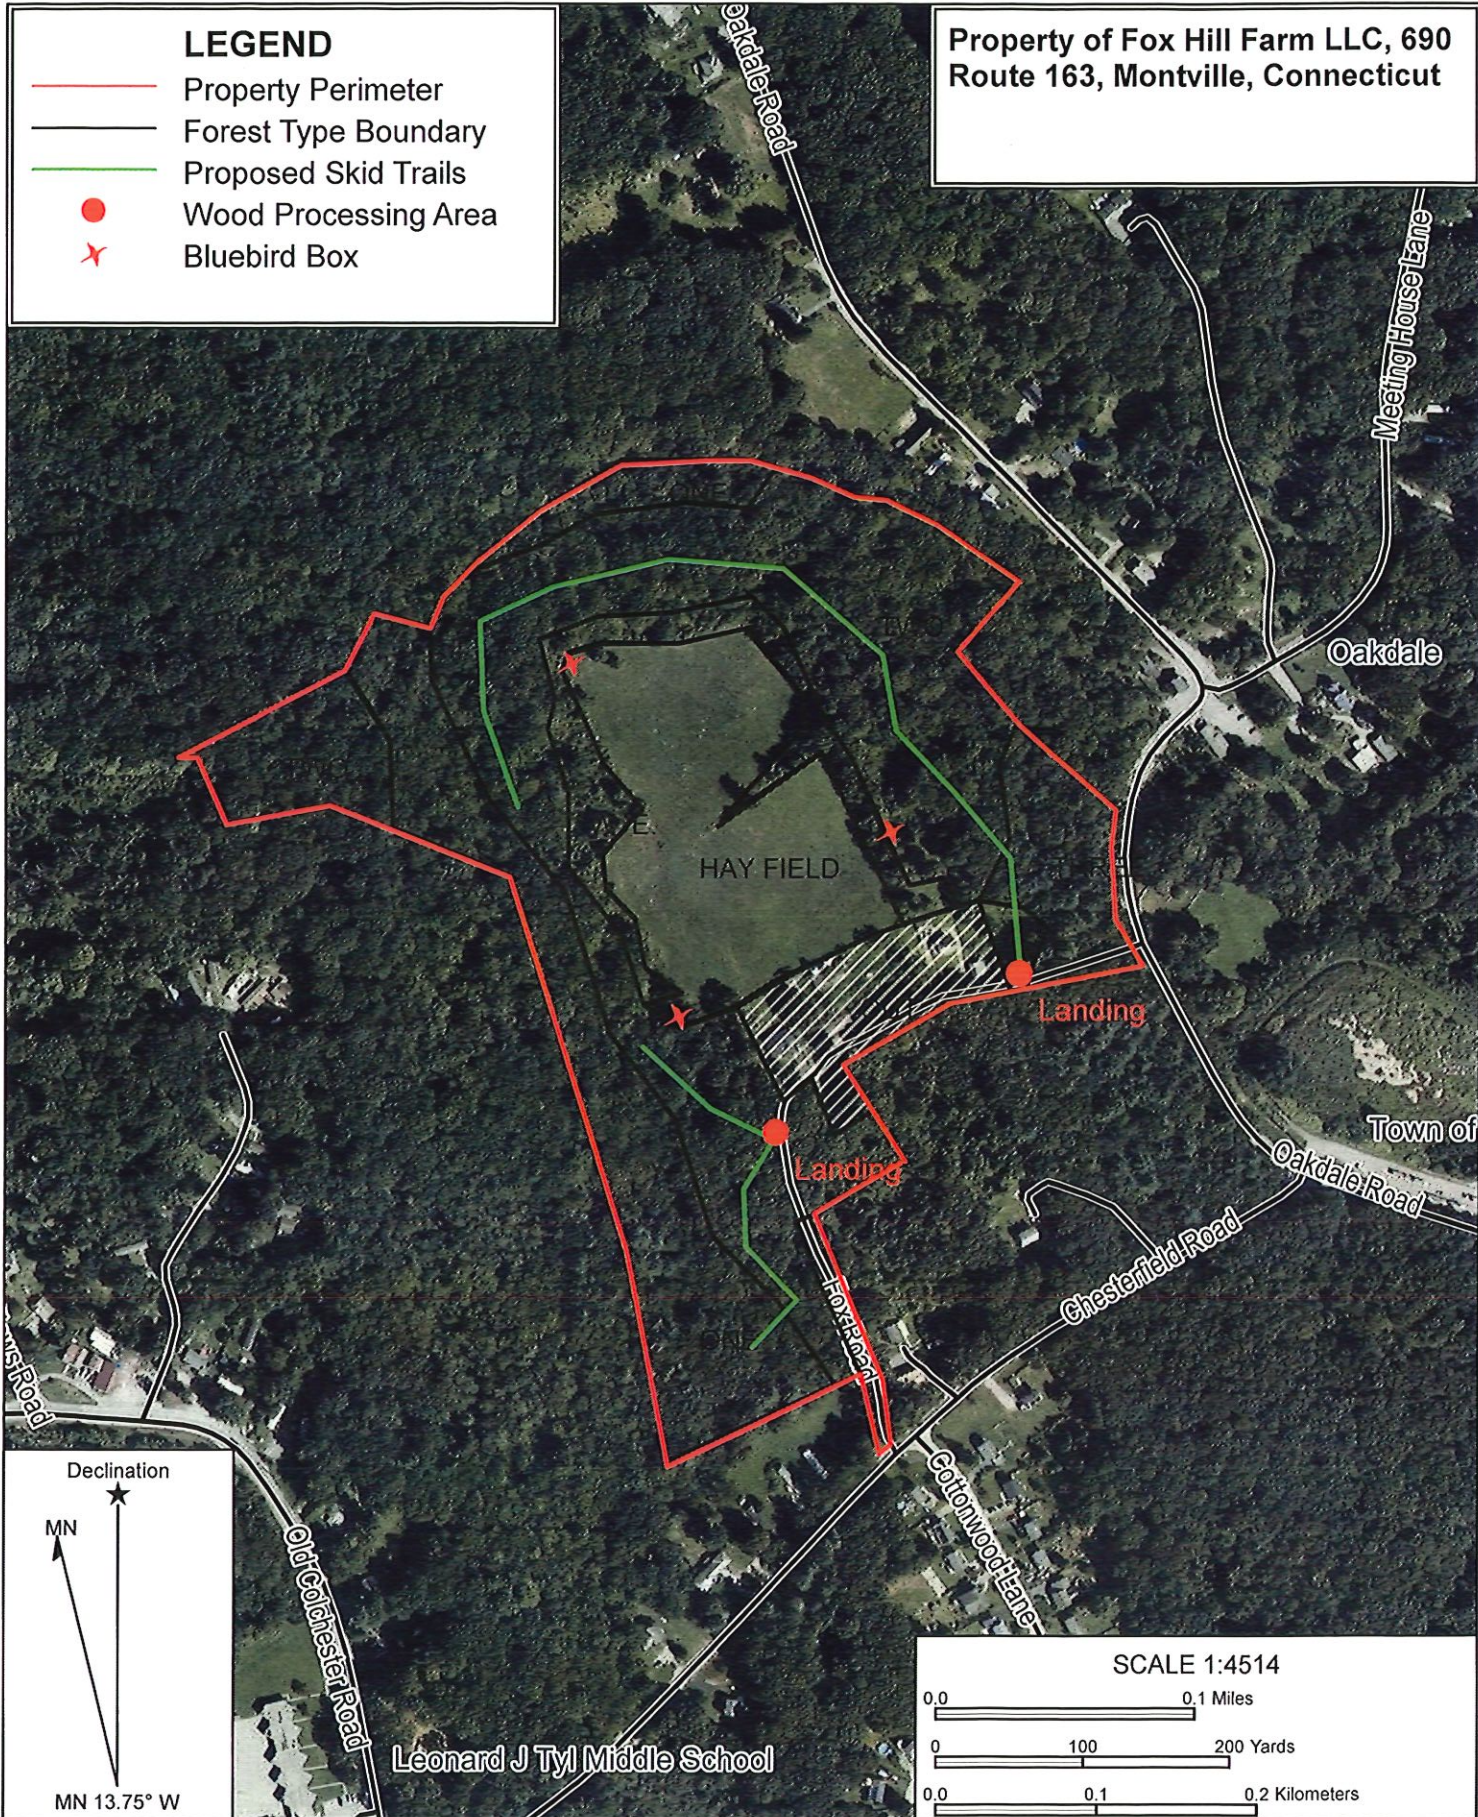

LEGEND

- Property Perimeter
- Forest Type Boundary
- Proposed Skid Trails
- Wood Processing Area
- ✱ Bluebird Box

Property of Fox Hill Farm LLC, 690
Route 163, Montville, Connecticut

Name: Satellite Image
Date: 10/01/24
Scale: 1 inch = 376 ft.

Location: 041° 27' 53.3981" N, 072° 09' 43.6837" W
VEGETATION TYPE MAP