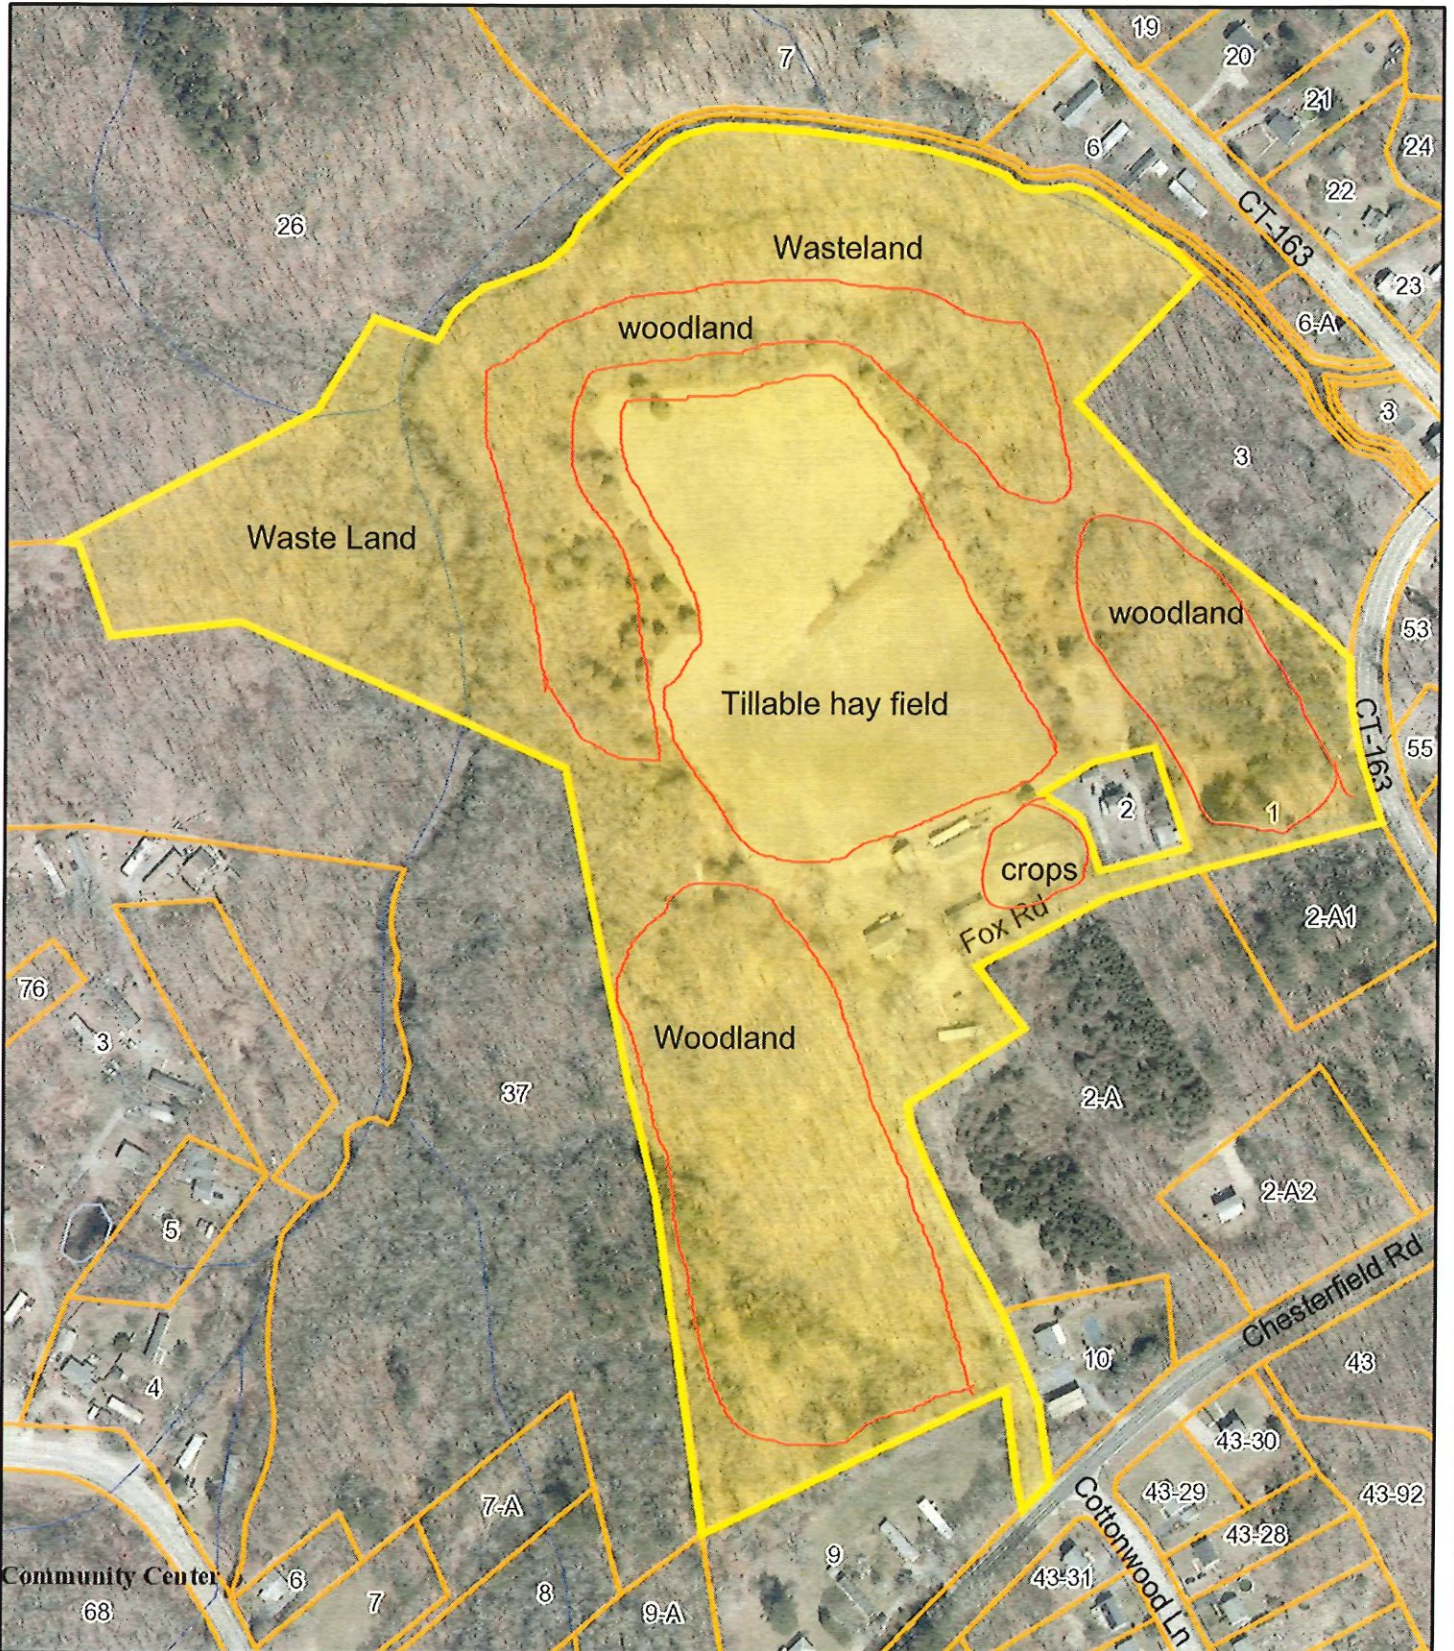

ASSESSOR'S MAP

Montville, CT

July 10, 2024

1 inch = 282 Feet

www.cai-tech.com

Data shown on this map is provided for planning and informational purposes only. The municipality and CAI Technologies are not responsible for any use for other purposes or misuse or misrepresentation of this map.