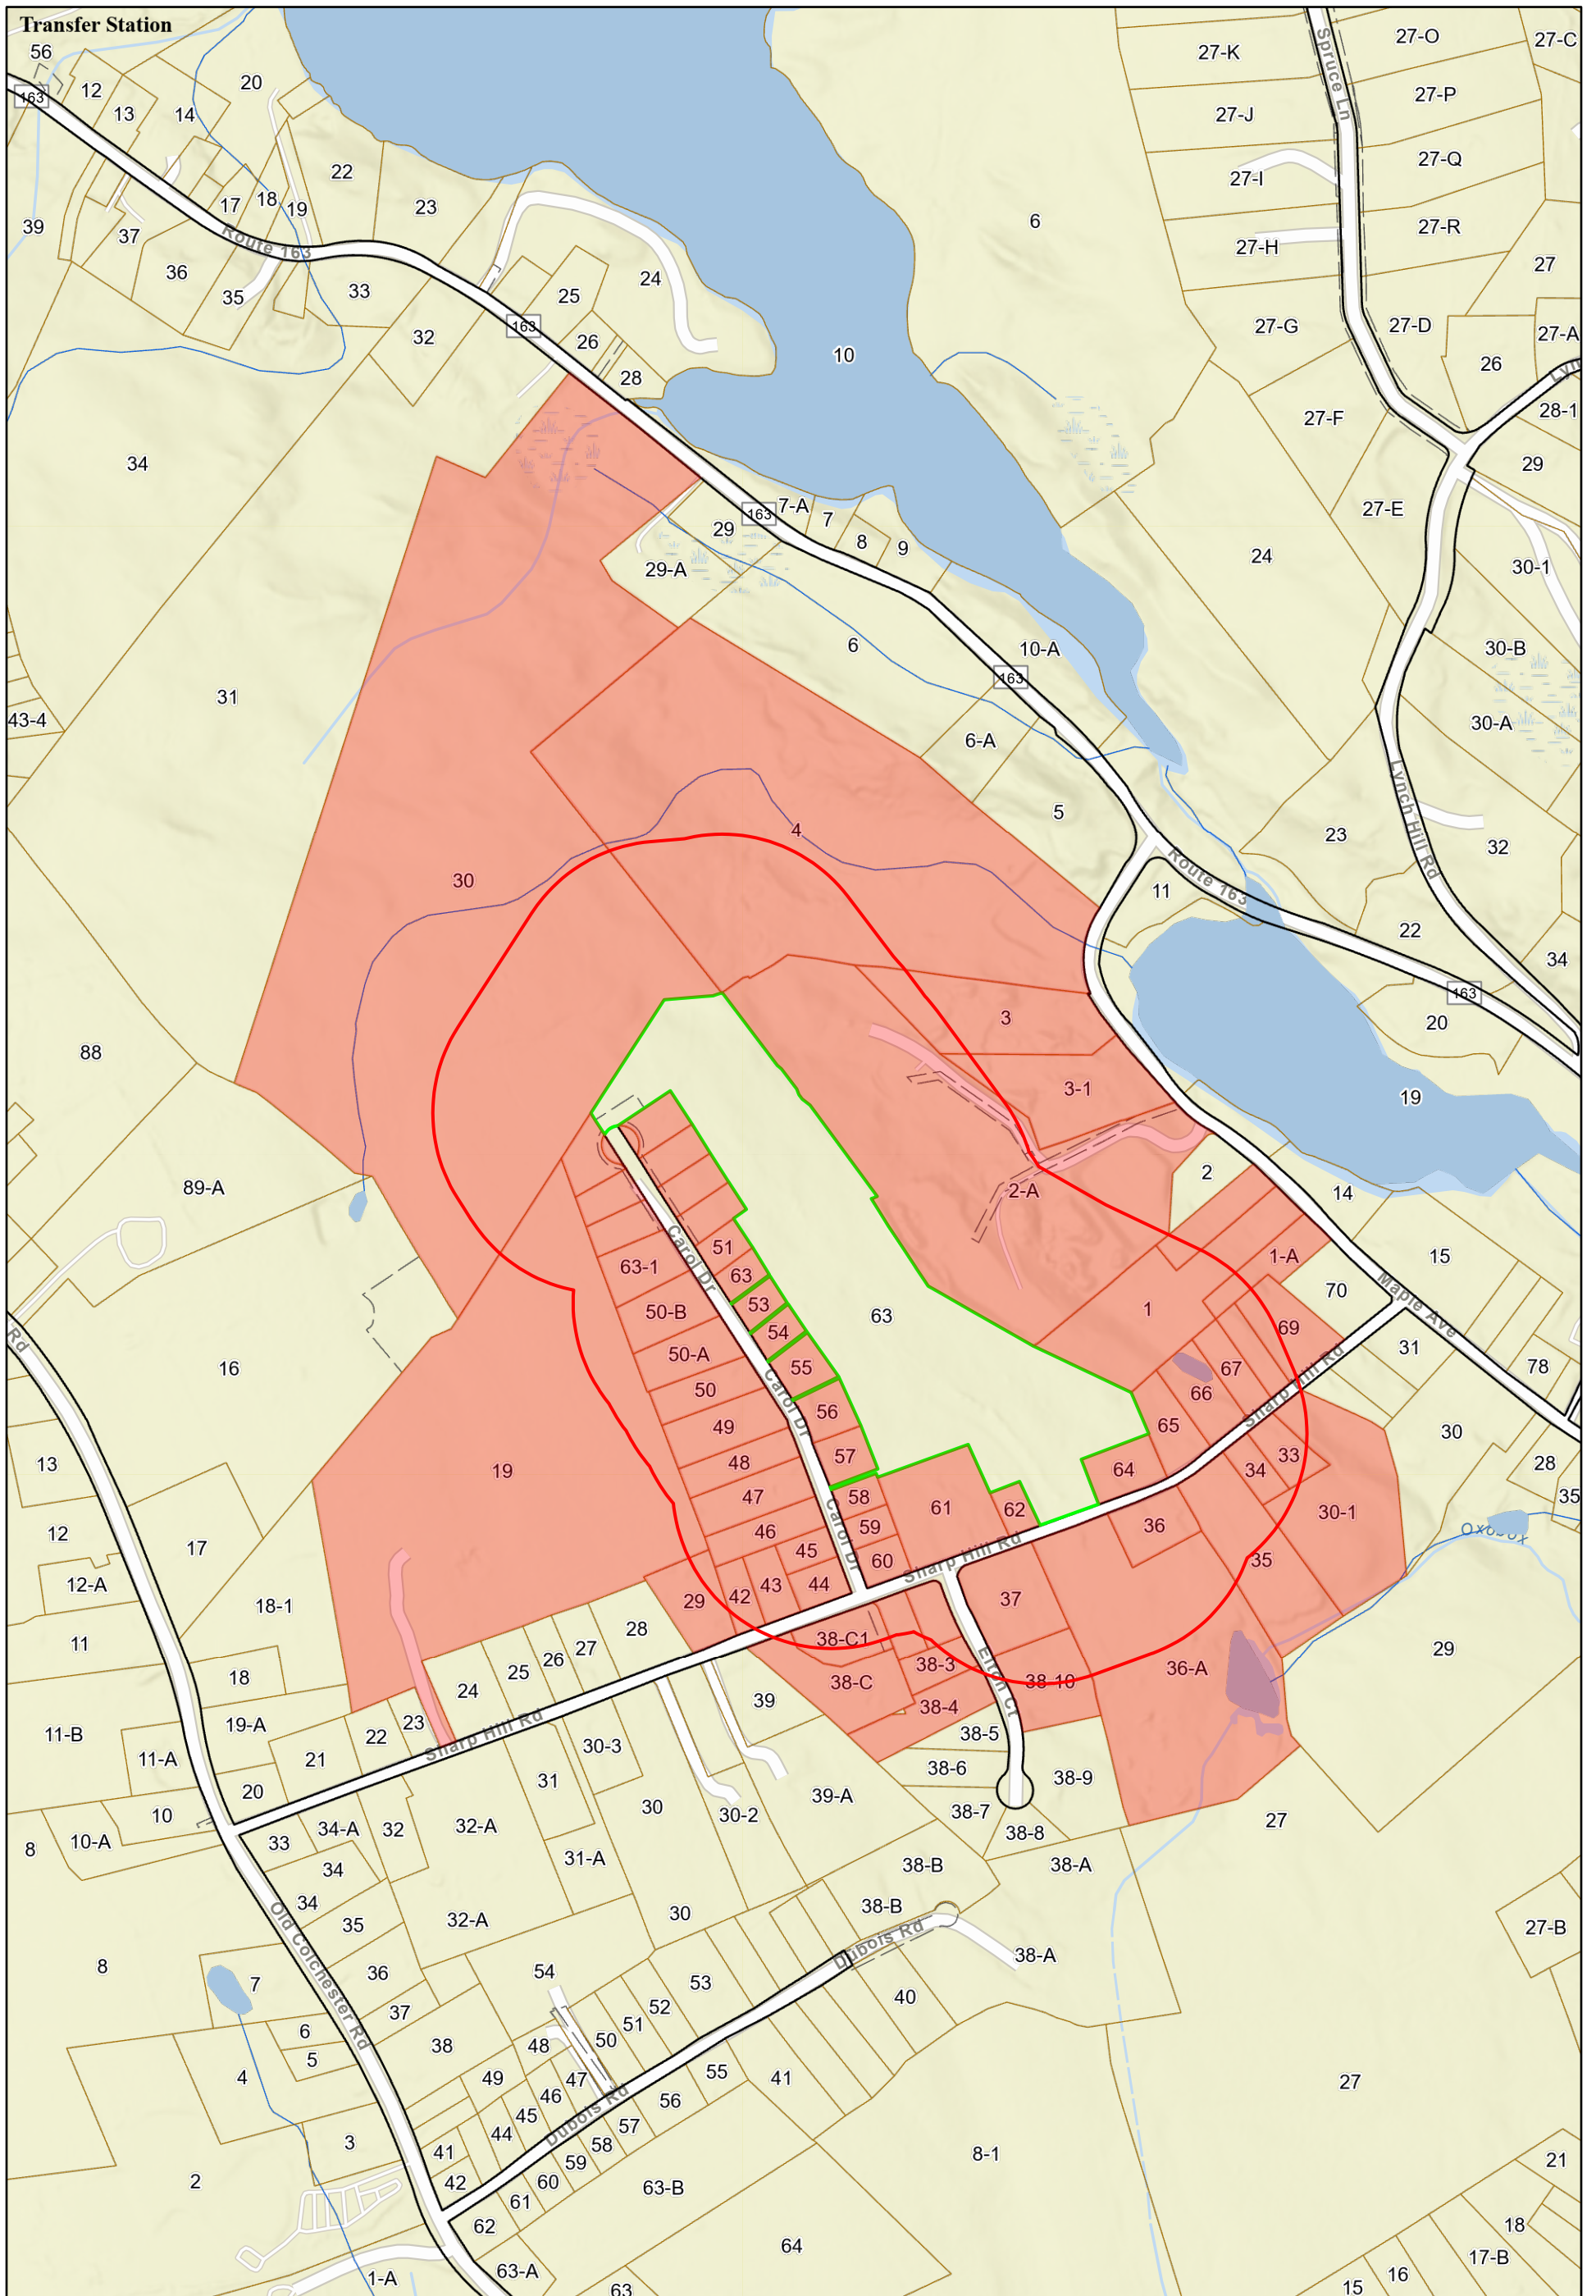

# MBL 500' - 47 SHARP HILL

MT KINEO BUILDERS LLC

October 15, 2025

1 inch = 500 Feet

www.cai-tech.com

Data shown on this map is provided for planning and informational purposes only. The municipality and CAI Technologies are not responsible for any use for other purposes or misuse or misrepresentation of this map.