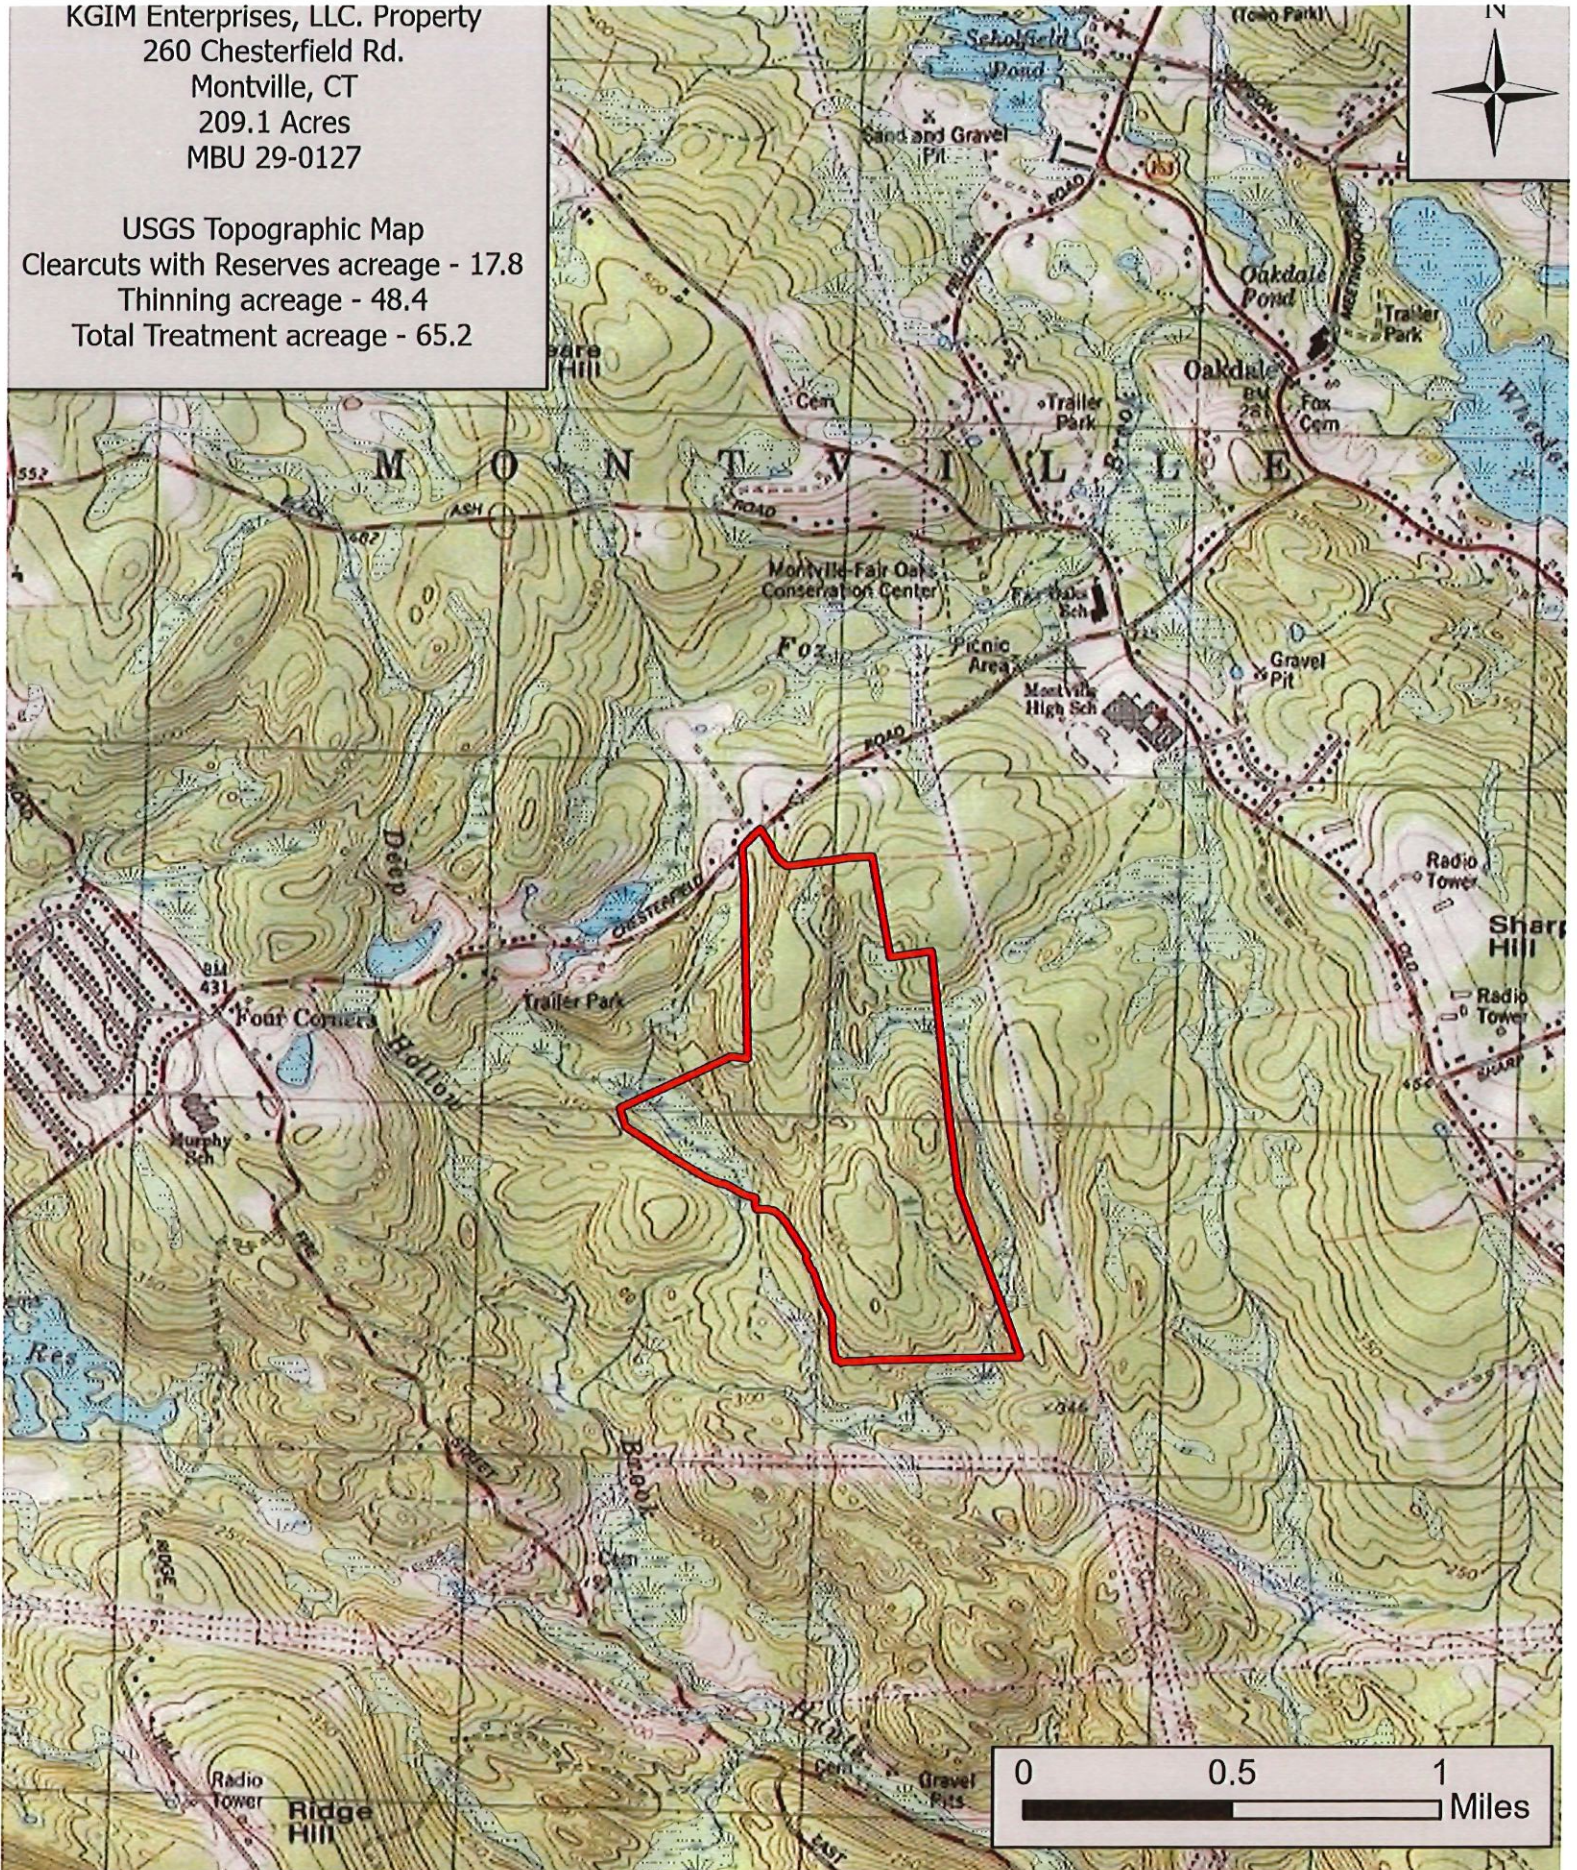

KGIM Enterprises, LLC. Property  
260 Chesterfield Rd.  
Montville, CT  
209.1 Acres  
MBU 29-0127

USGS Topographic Map  
Clearcuts with Reserves acreage - 17.8  
Thinning acreage - 48.4  
Total Treatment acreage - 65.2

**Legend**

-  Property Boundary
-  Wetland Soils

Map created 12/15/2025  
Ferrucci & Walicki, LLC  
Not a survey; for planning purposes only  
Sources: CTDEEP, CTECO,  
Montville Assessor, USGS