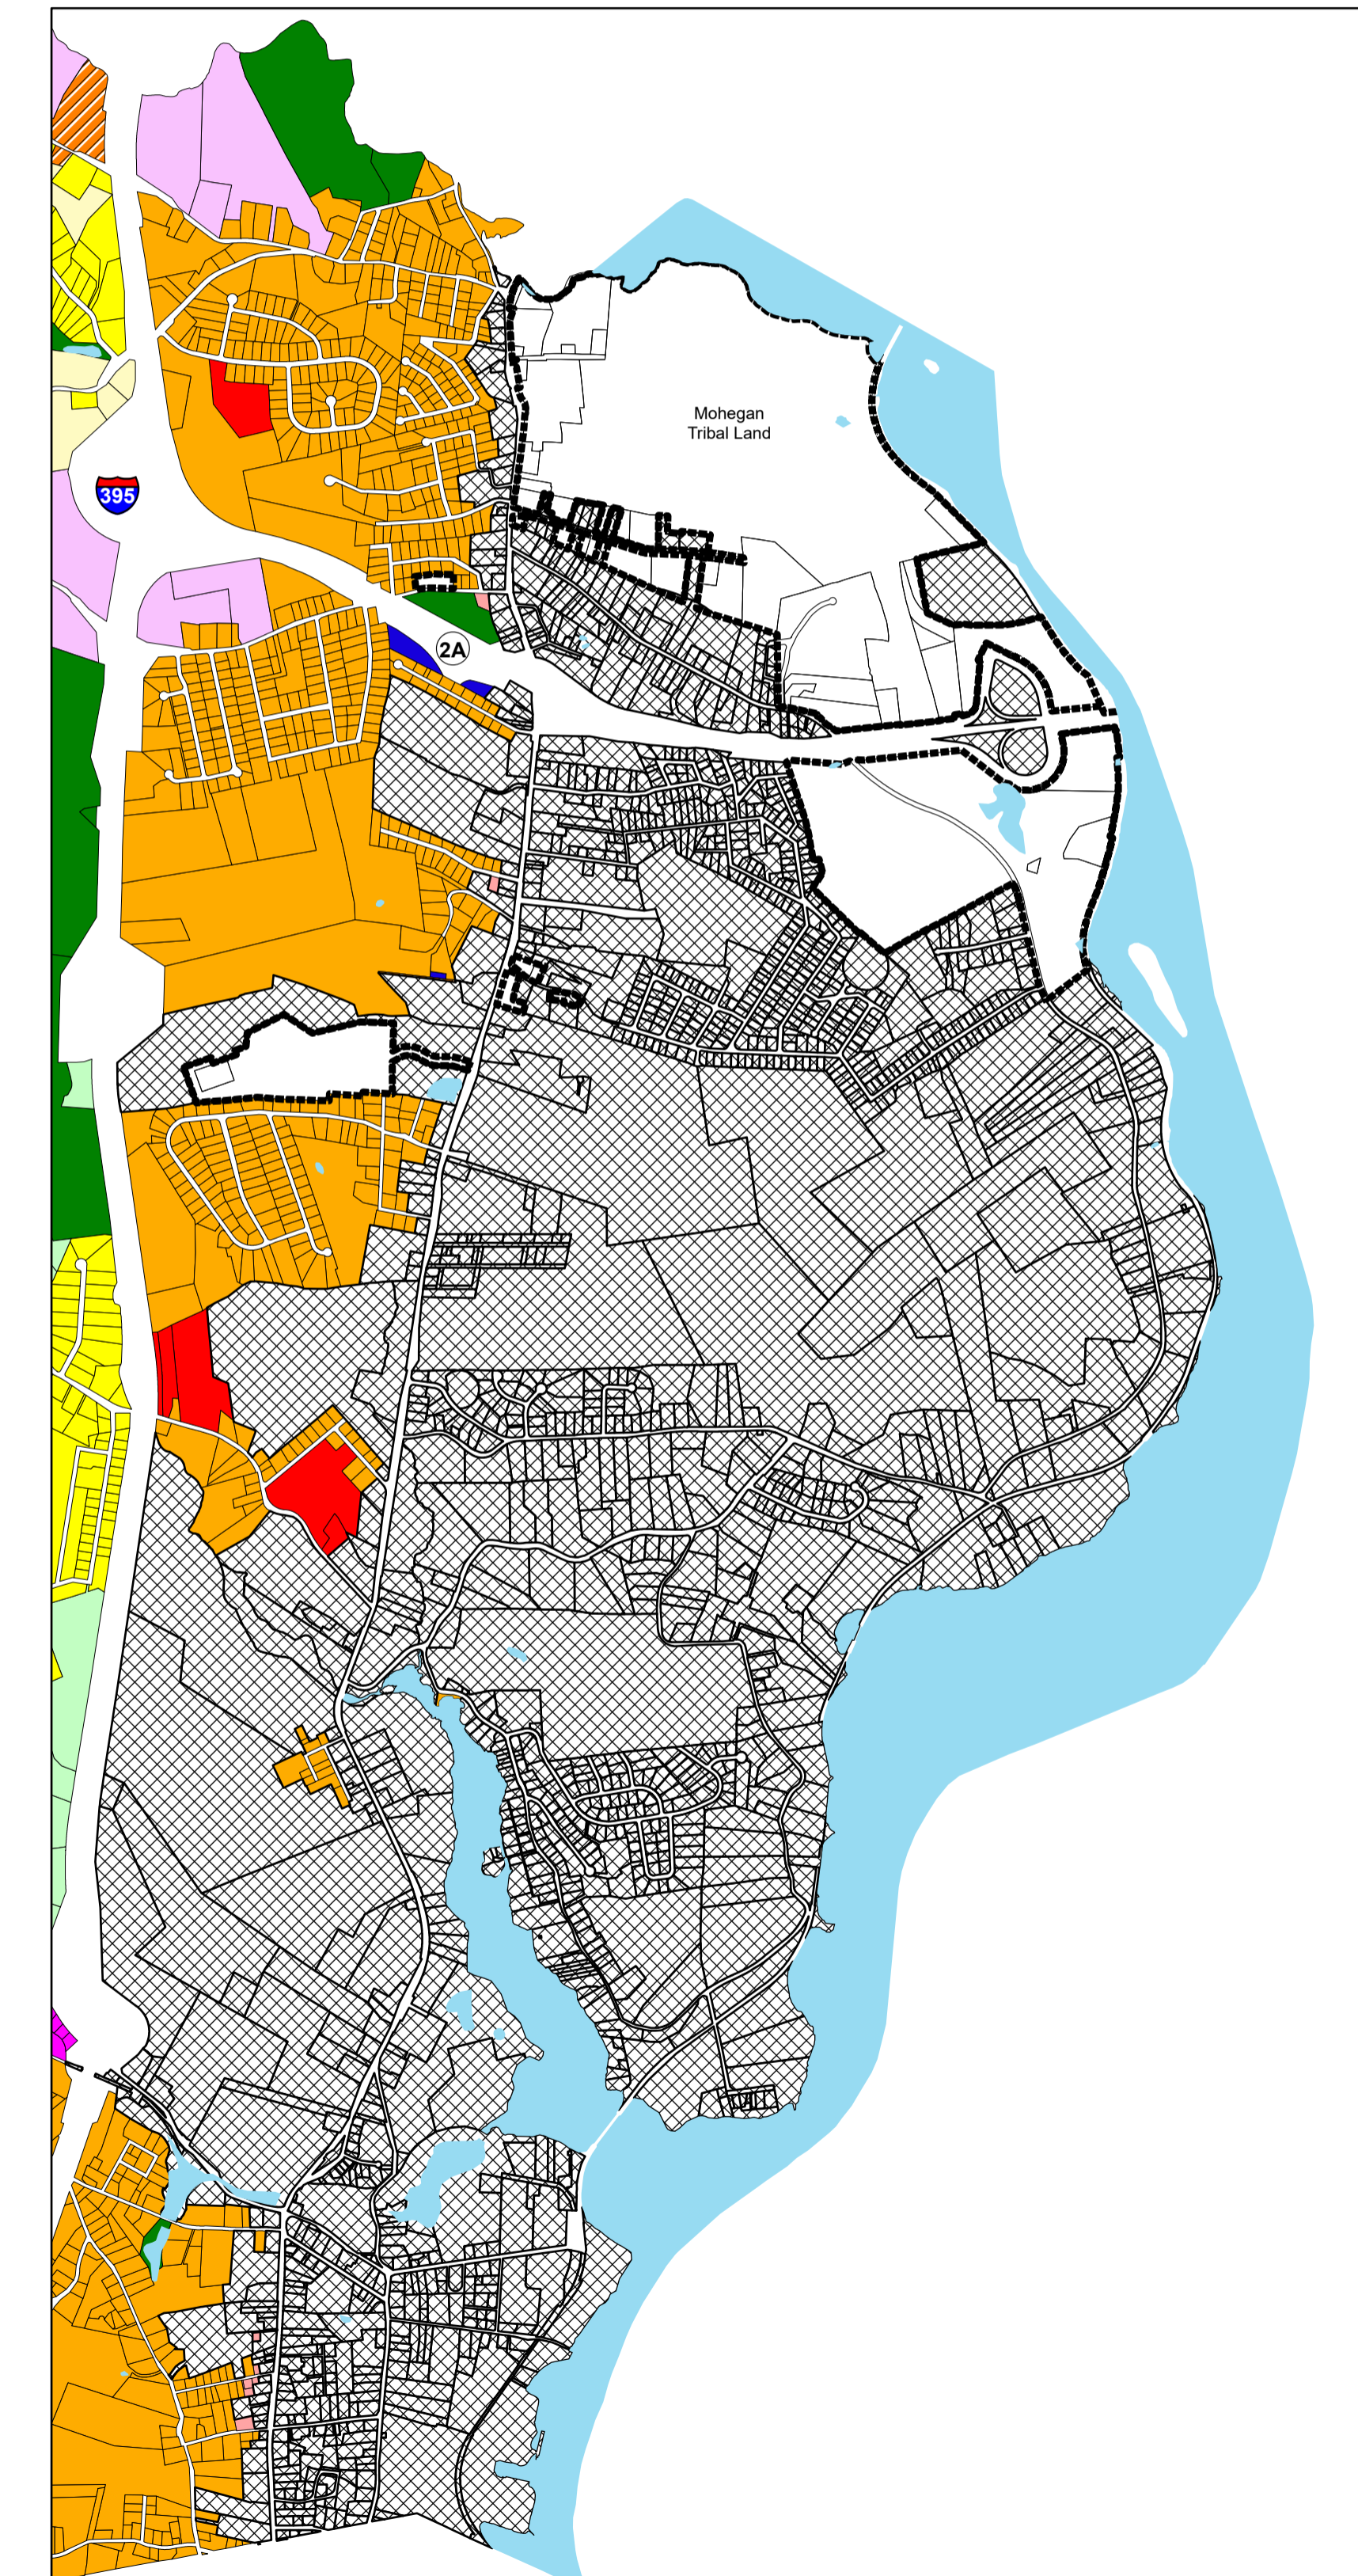

Town of Montville, CT Zoning Map

Effective April 13, 2026

Legend

- Land Held In Trust by the United States of America
- Annex I R20 WRP-160
- C1 LI R-20-M HOD Overlay
- C2 OS R40 Route 32 OZ
- GOV R120 R80
- Cannabis Overlay West Cannabis Overlay East

ROUTE 32 OVERLAY ZONE AREA (OZ)

CANNABIS OVERLAY WEST

Salem

East Lyme

Waterford

CANNABIS OVERLAY EAST