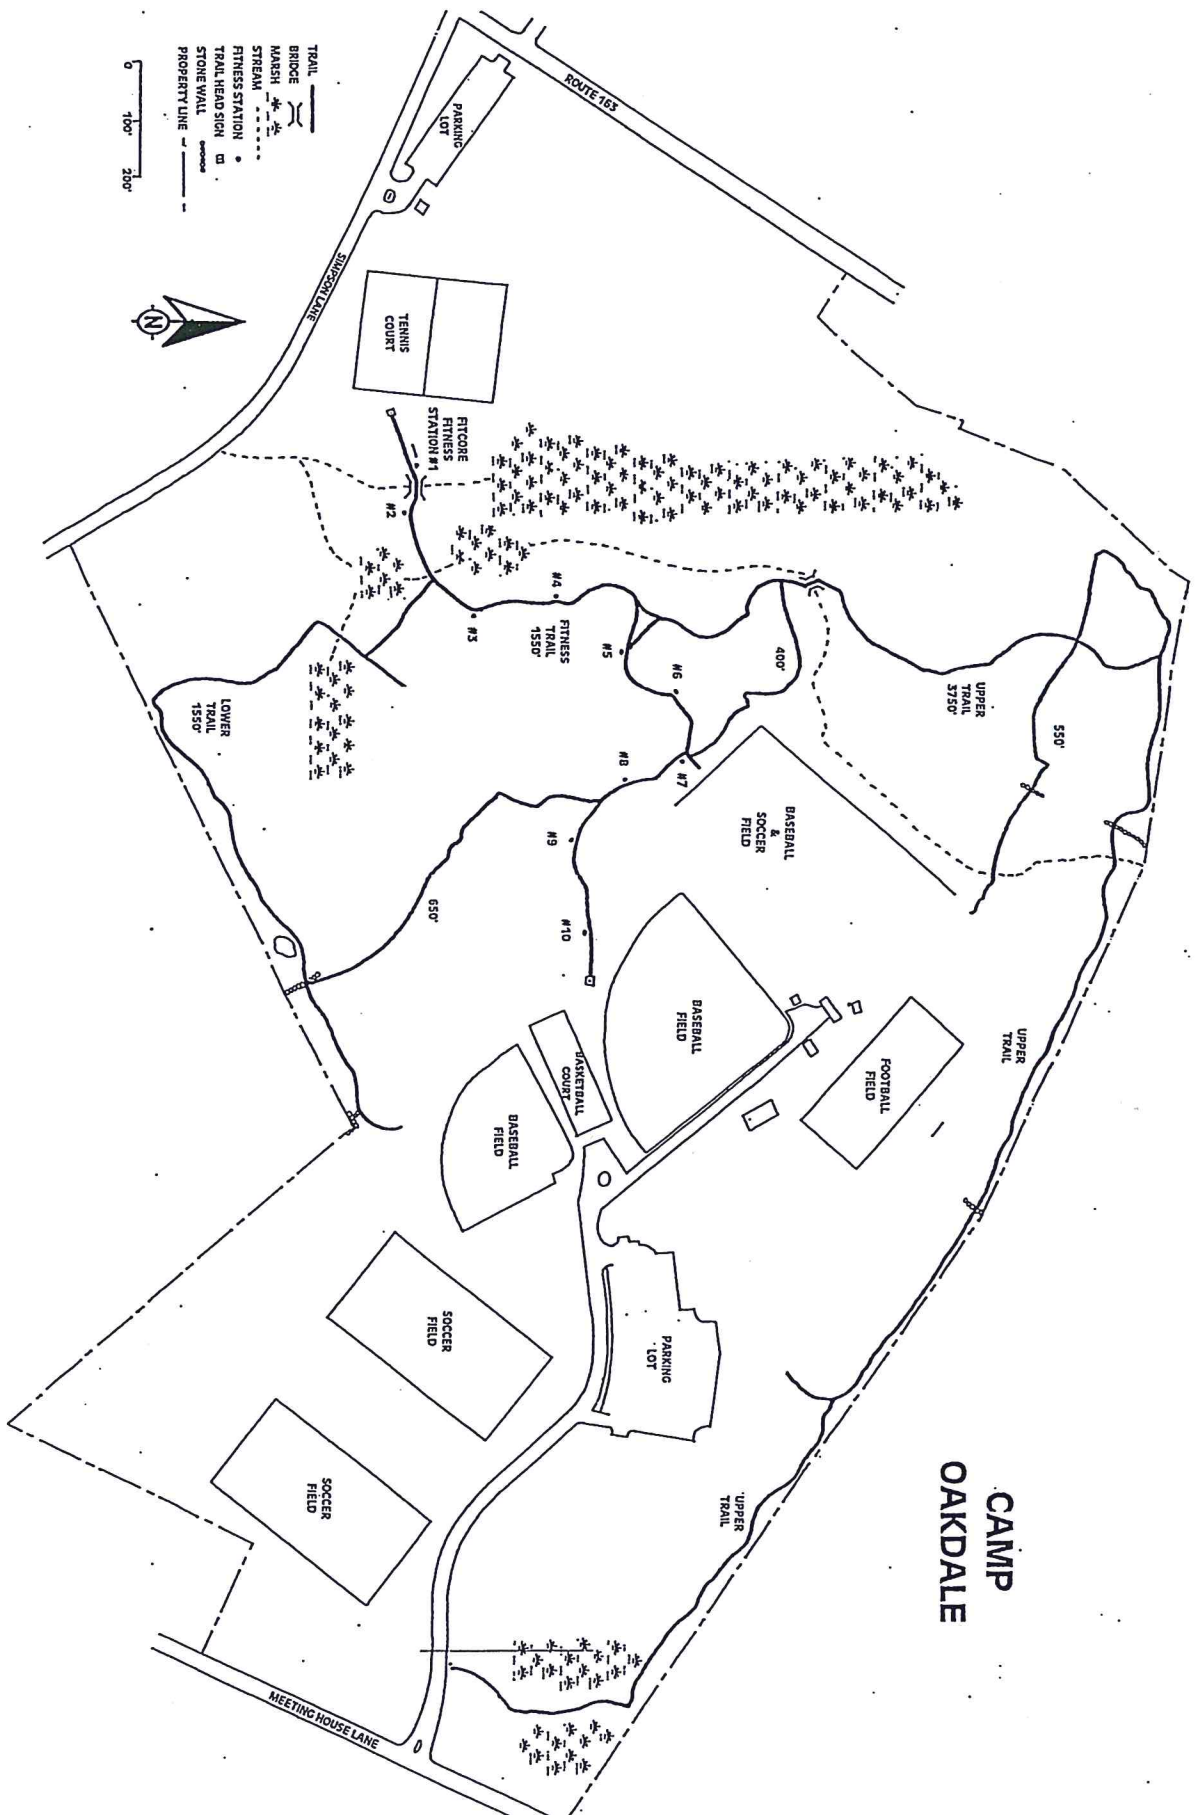

CAMP OAKDALE

- TRAIL
- BRIDGE
- MARSH
- STREAM
- FITNESS STATION
- TRAIL HEAD SIGN
- STONE WALL
- PROPERTY LINE

0 100' 200'